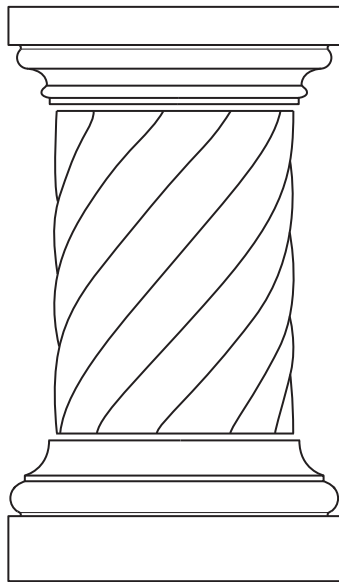

# LONGSHADOW<sup>®</sup>

Dry Cast Limestone

## SPIRAL COLUMN

The **Spiral Column** is a simple yet subtly ornamented piece that compliments many of our planters and urns. It can be incorporated into many styles and is both decorative and functional.

Spiral Column

LS 9544

32" high  
18.5" diameter top  
18.5" diameter bottom  
380 lb.

Classic Garden Ornaments, Ltd.<sup>®</sup>

Pomona, Illinois 62975

Phone: 618 893 4832 ✉ [charlotte@longshadow.com](mailto:charlotte@longshadow.com)